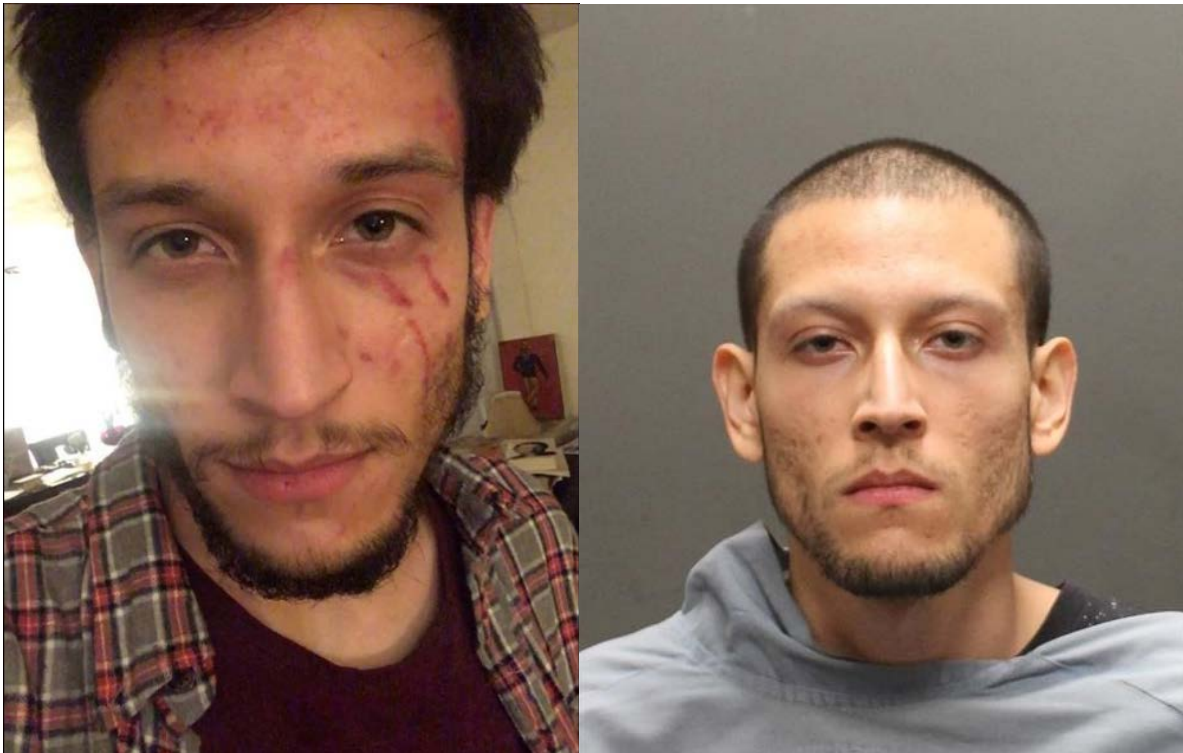

PIMA COUNTY COMMUNITY COLLEGE POLICE DEPARTMENT

Christopher Albers, Chief **Michelle Nieuwenhuis, Commander**
6680 South Country Club Road Tucson, Arizona 85709-1740
(520) 206-2700

03/21/19

PUBLIC SAFETY ADVISORY

Christopher Ramirez

22 years of age

5'10", 135 lbs

Hazel eyes/Brown hair

Christopher Ramirez has been trespassed from all Pima Community College campuses/property and is tied to the closure of PCC's Northwest Campus on March 7, 2019. If you see Ramirez on any Pima College property, please contact PCC Police immediately at 206-2700, or from any on-campus blue phone.

How to Protect Yourself: Avoid dark vacant places; be alert. If you are being followed, head quickly to a lighted area or to a group of people; avoid places where you are vulnerable and there are no exits. When walking: Avoid shortcuts; walk where there is plenty of light and traffic; never walk alone at night unless absolutely necessary; report any suspicious activity or misconduct to Campus Police; Give your car the "once over" before entering with a critical eye for possible break-ins or persons in the rear seat or floor area. If you see something suspicious, say something.